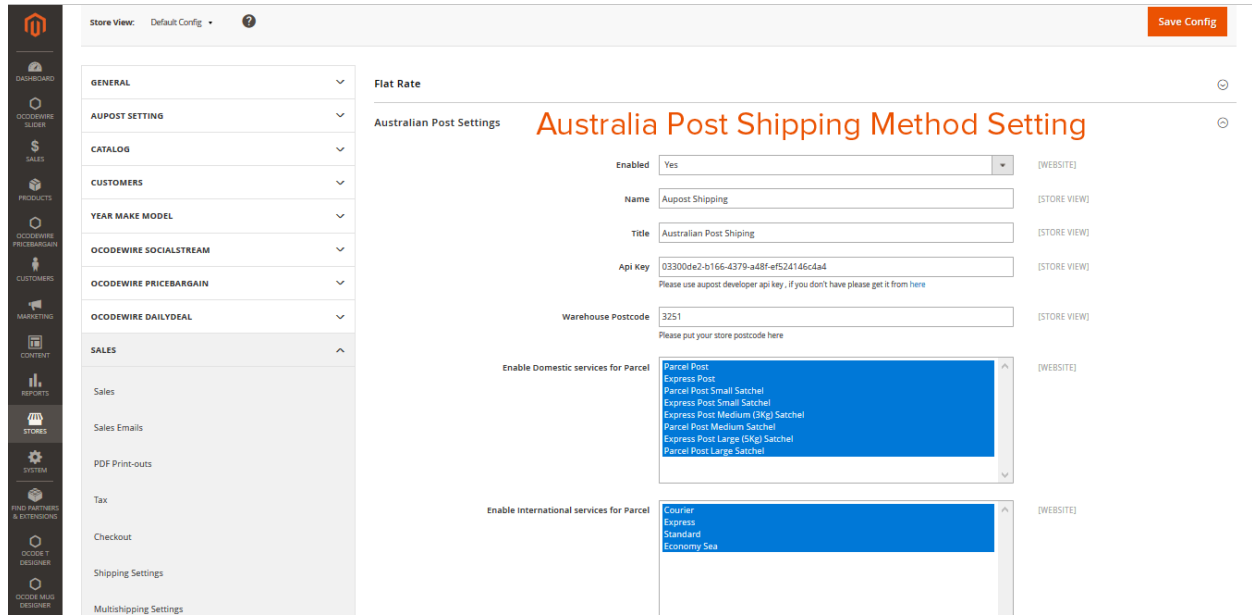

FEATURES OF AUSTRALIA POST SHIPPING EXTENSION :

1. Very simple to install and configure.
2. Choose to enable type i.e letter or parcel service.
3. No front end layout overrides or extra code.
4. Nationwide carrier selection.
5. Support multiple languages and stores.
6. User-friendly.
7. One can set service/package according to the choice.