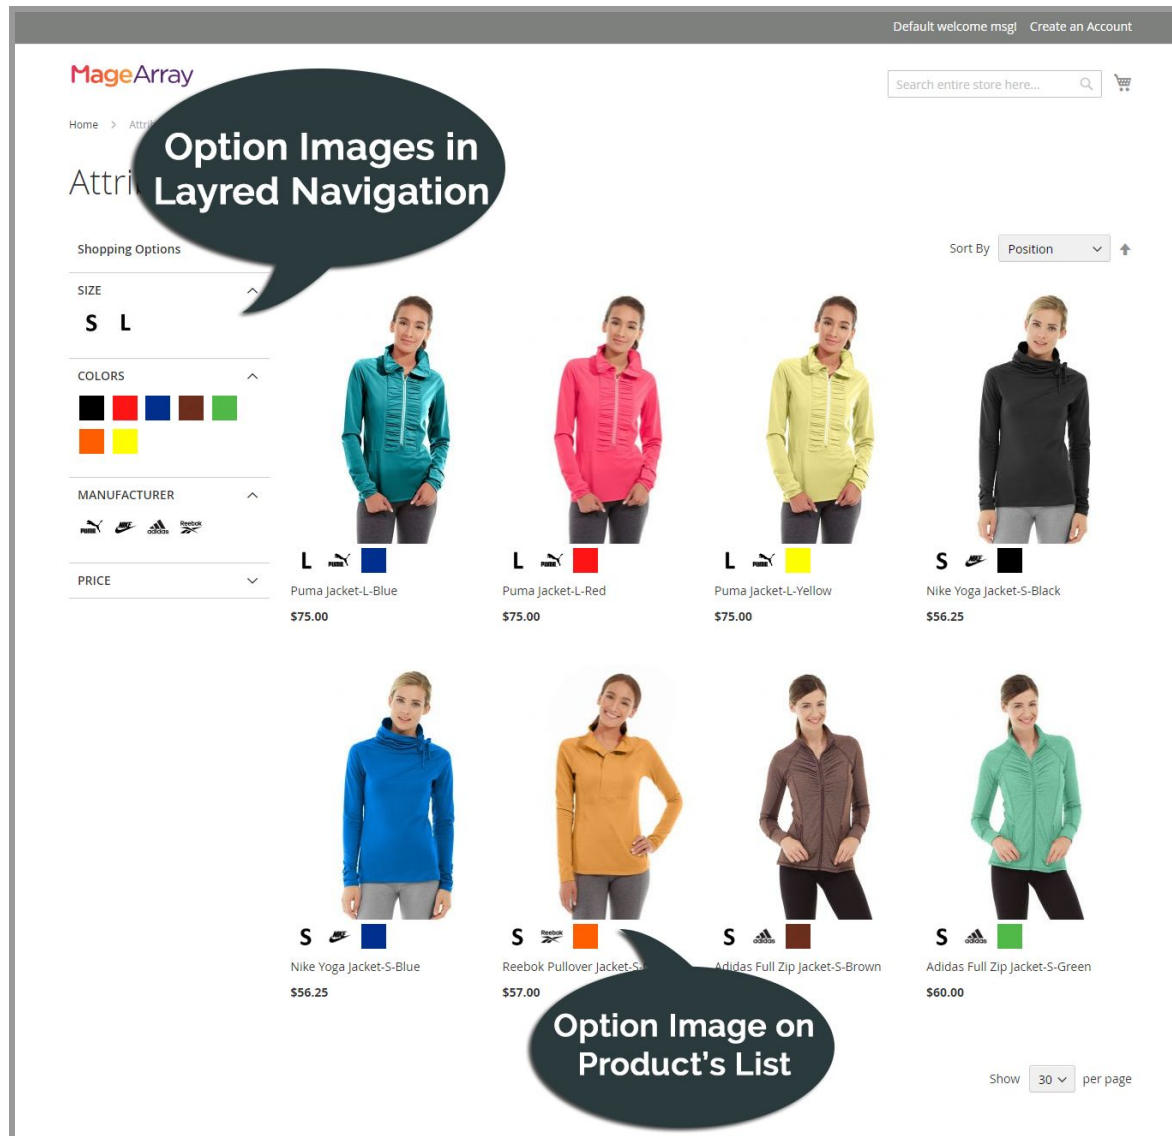

Add Option

Advanced Attribute Properties

**Image Upload on Product Attribute Edit in Backend**

### Front-End

#### Category Page

Attribute Option Image Shows in Layered Navigation and Product List

Layered Navigation on Hover Shows Image in Tooltip

The screenshot displays a product page for a Puma jacket. On the left, a layered navigation menu is visible. The top section is for the 'Color' attribute, with a large red tooltip box containing the text 'In Layered Navigation On Hover Shows Large Image in Tooltip'. Below the tooltip are several color swatches: black, red, blue, brown, green, orange, and yellow. The 'Red' swatch is currently selected. Below the color options are sections for 'MANUFACTURER' and 'PRICE', both with dropdown arrows. At the bottom left of the navigation area, there is a 'Compare Products' section with the text 'You have no items to compare.'