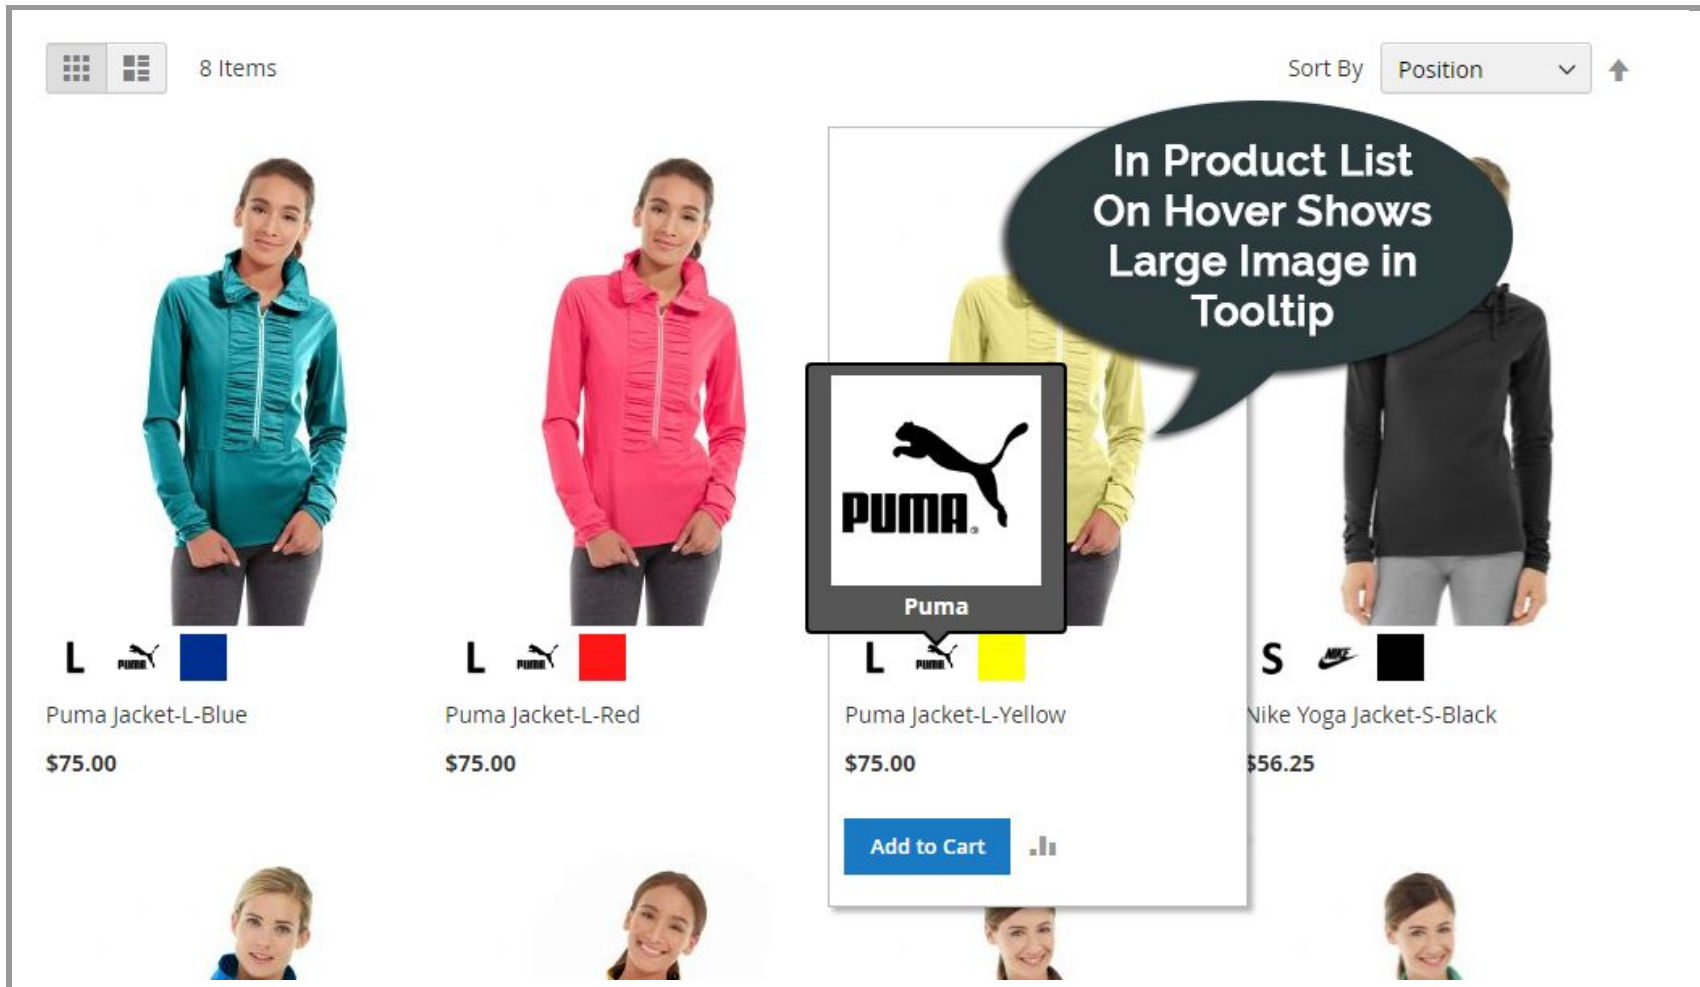

#### Category Page

Attribute Option Image Shows in Layered Navigation and Product List

Layered Navigation on Hover Shows Image in Tooltip

The screenshot displays a product page for a Puma jacket. On the left, a layered navigation menu is visible. The top section is for the 'Color' attribute, with a large red tooltip box containing the text 'In Layered Navigation On Hover Shows Large Image in Tooltip'. Below the tooltip are several color swatches: black, red, blue, brown, green, orange, and yellow. The 'Red' swatch is currently selected. Below the color options are sections for 'MANUFACTURER' and 'PRICE', both with dropdown arrows. At the bottom left of the navigation area, there is a 'Compare Products' section with the text 'You have no items to compare.'

Product List on Hover Shows Image in Tooltip

After Selecting Option from Sidebar