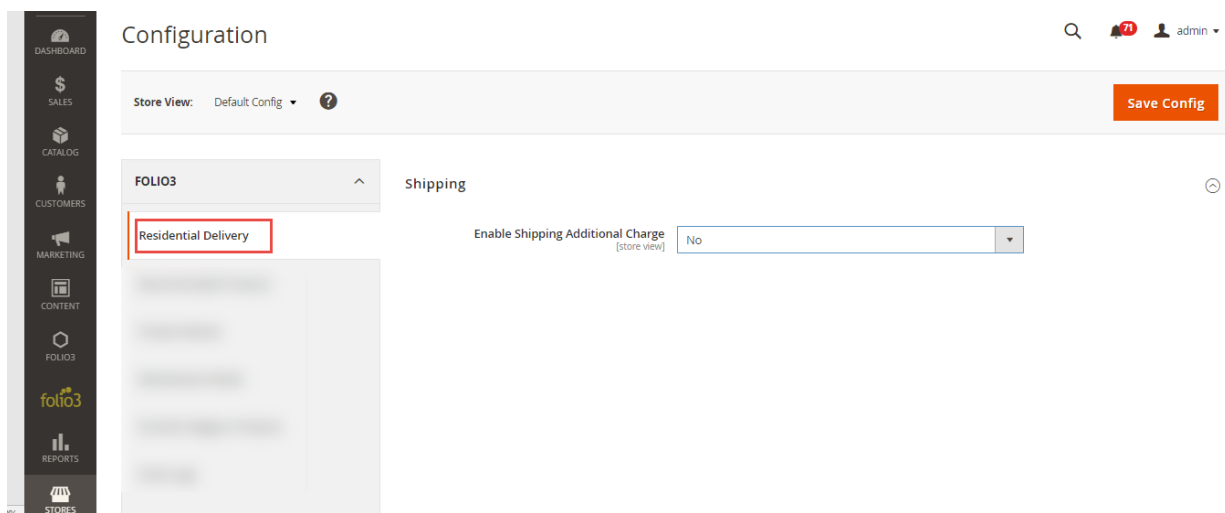

Residential Delivery

What does Residential Delivery do?

This Residential Delivery extension for Magento2 allows admin to charge extra delivery fee for residential addresses.

General Configuration

- Log in to the admin Panel
- Go to **Store > Settings > Configuration > Folio 3 > Residential Delivery**