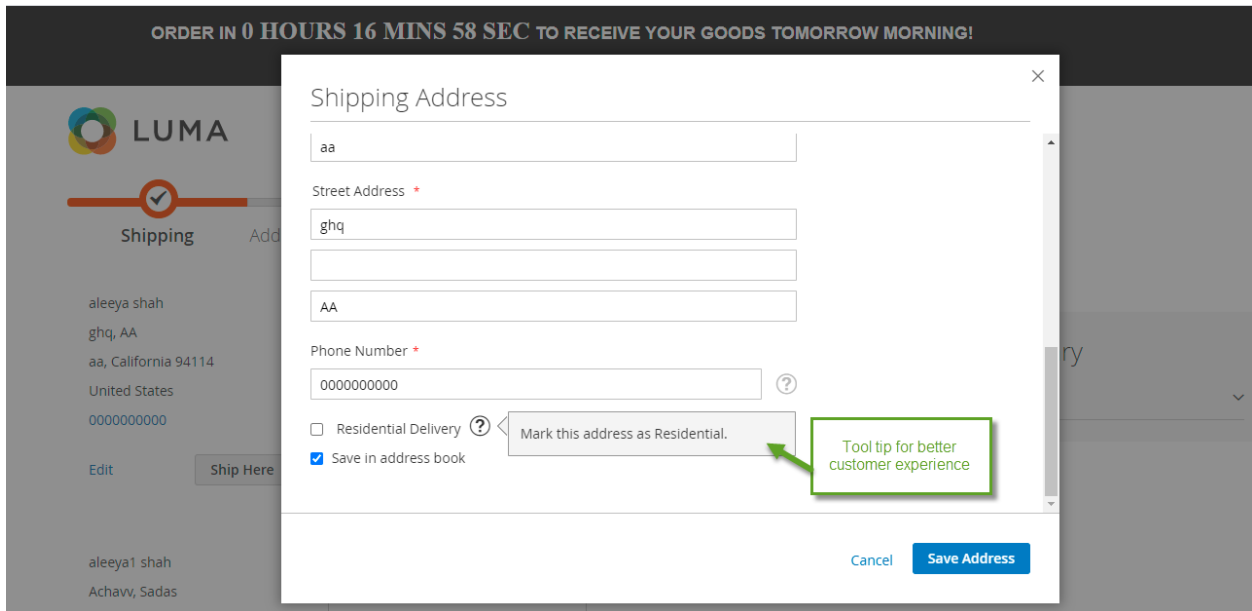

- Customer is required to mark the Residential Delivery checkbox.
- Click Save Address