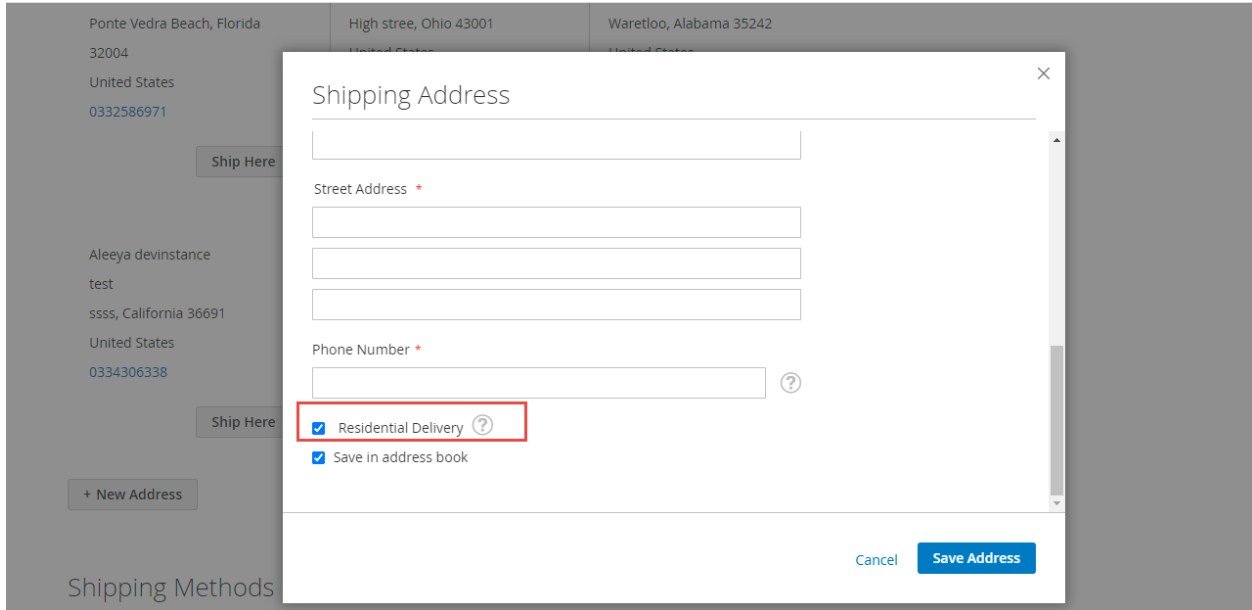

- Customer is required to mark the Residential Delivery checkbox.
- Click Save Address