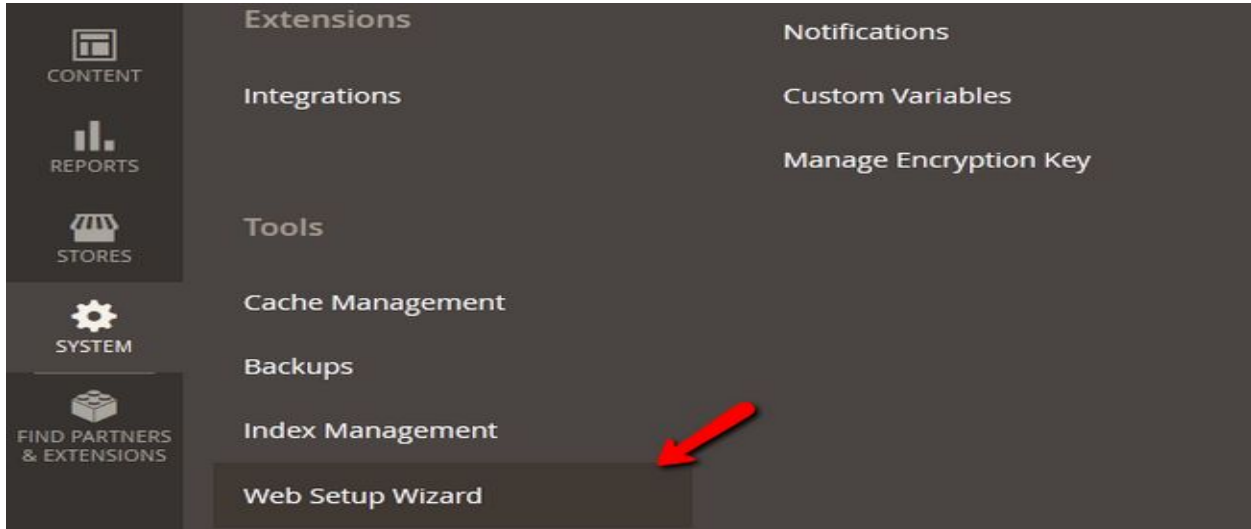

O
U
R

S
E
R
V
I
C
E
S

Web Designing
Web Application Development
E-commerce Solutions
Mobile Application Development
Digital Marketing

Table Of Contents

- 1. How to install extension in Magento 2?3
- 2. One Page Checkout - **Features**10
- 3. One Page Checkout - **Backend**11
- 4. One Page Checkout - **Front-end**12

O
U
R

S
E
R
V
I
C
E
S

Web Designing
Web Application Development
E-commerce Solutions
Mobile Application Development
Digital Marketing

How to install the extension in Magento 2?

To install a new extension, you will need to access your admin dashboard and navigate to **System -> Web Setup Wizard**.