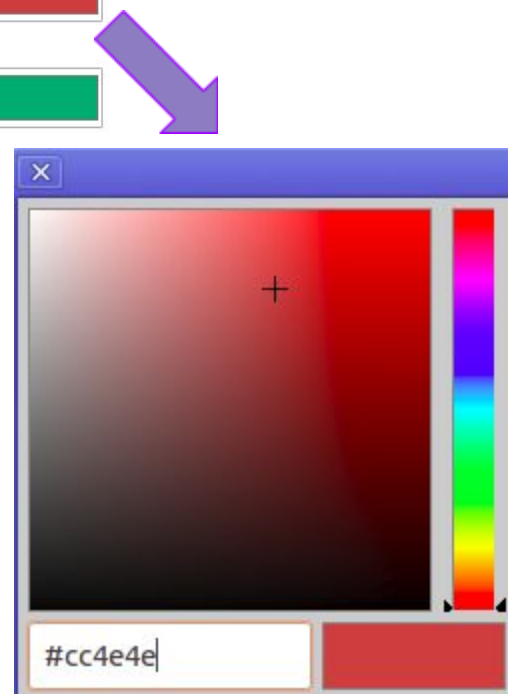

Actions	ID	Name	Status	Listing	Action
<input type="checkbox"/>	2	test	Enabled	Yes	Select

Label *

Discount Label No
Discount label shows percentage of discount instead of Name.

CSS class

Font color

Background color

Enable Label Yes

Enable in listing Yes

Store View *

- All Store Views
- Main Website**
- Main Website Store**
- Default Store View

Label – set name for label

Discount Label – changes your label into “-x%” which reflects discount percentage for product

CSS class – set styling for label

Font & Background color – when clicked, window will show up that lets you pick color without much effort (window may look different on your operating system)

Enable Label – turns on or off visibility of label